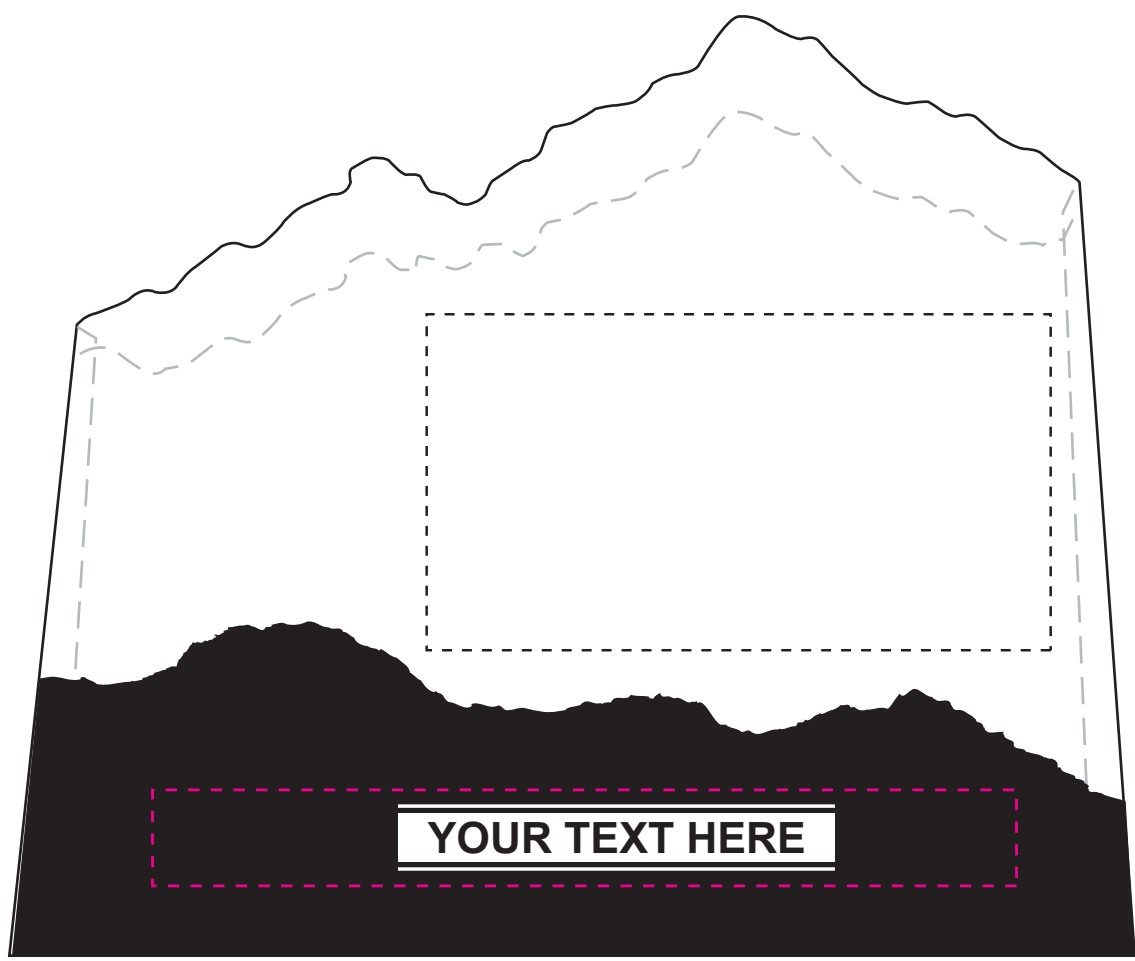

#950 FRONT ETCHED - WITH DESIGN

MAXIMUM ETCHING AREA
TOP 1.75"H X 3.25"W
NAME 0.5"H X 4.5"W

#950 FRONT ETCHED - WITHOUT DESIGN

MAXIMUM ETCHING AREA
2.5"H X 4.5"W